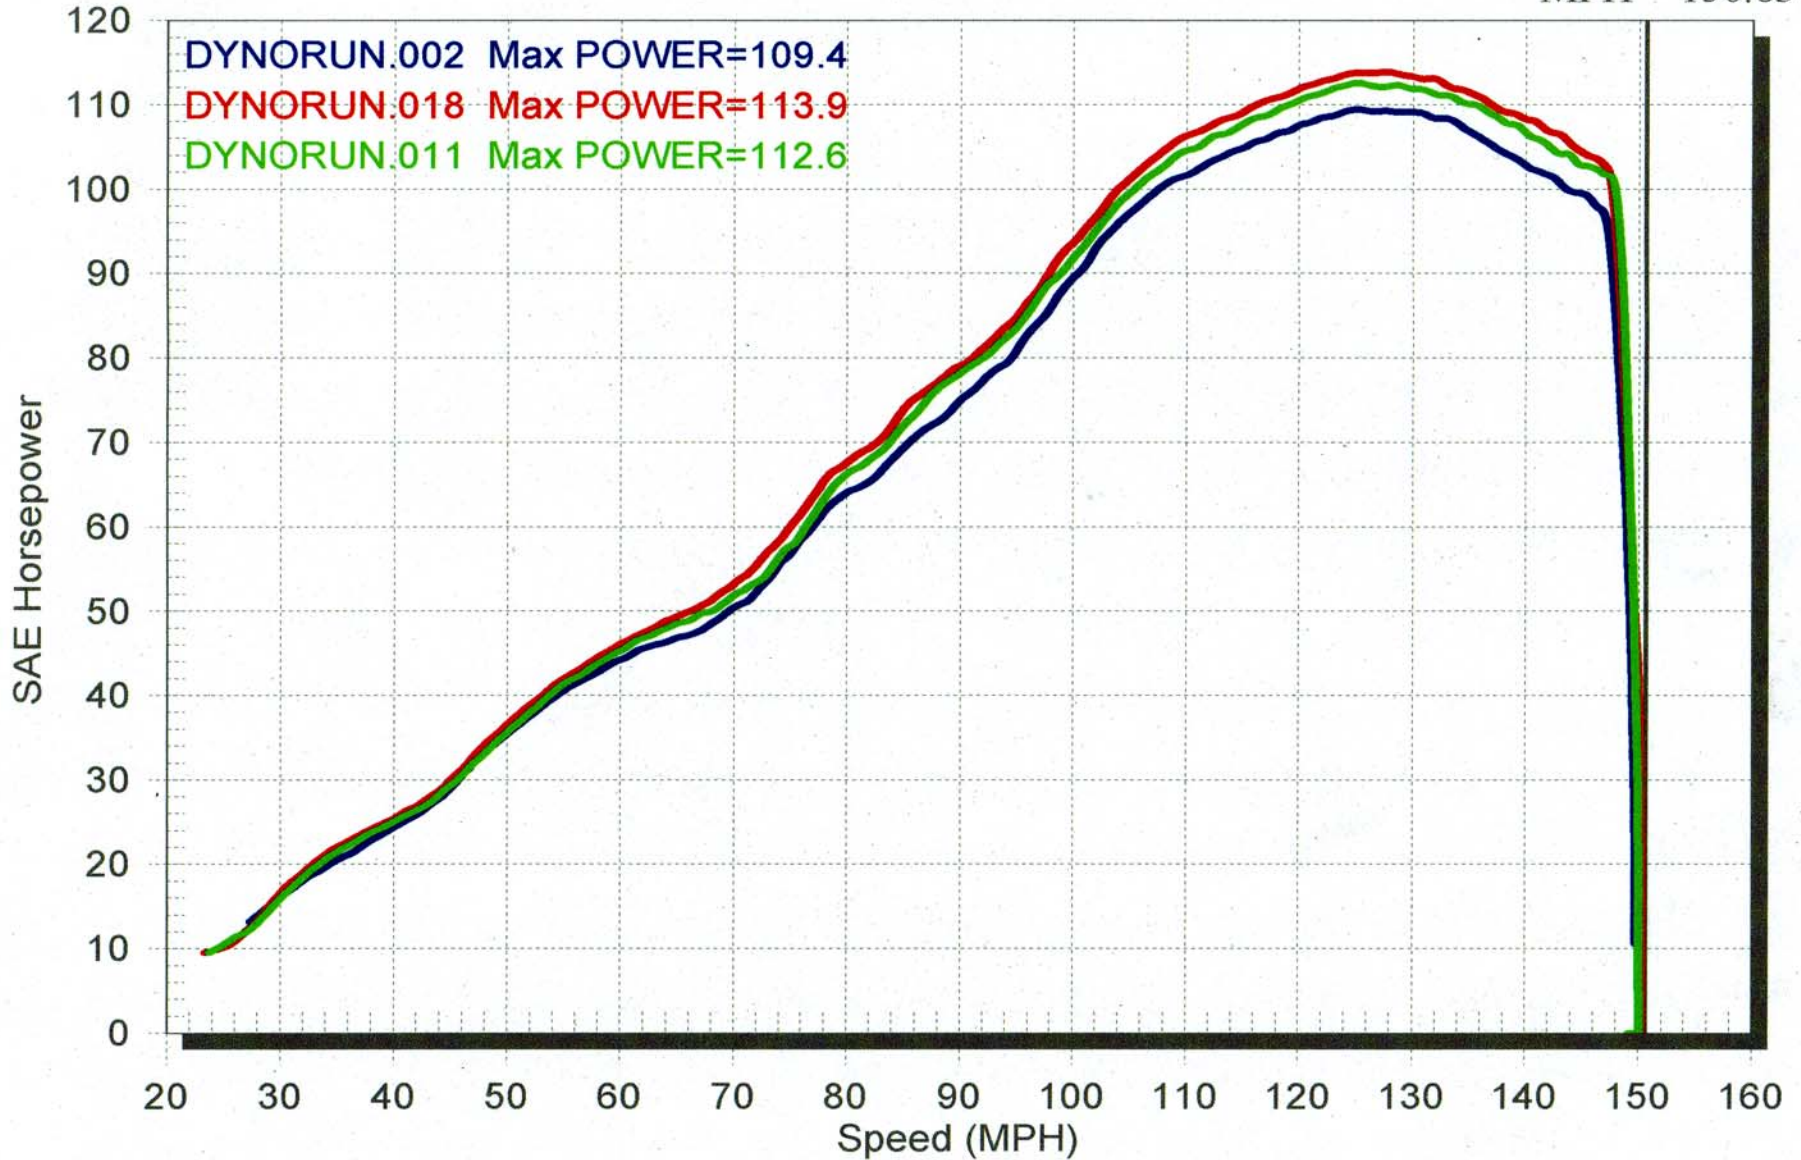

DYNORUN.002 STOCK RO 4/8/2008 8:14:18 AM  
DYNORUN.018 SLIP ON JB 1/4/2RO 4/8/2008 4:16:46 PM  
DYNORUN.011 SLIP ON JB 0/0/0RO 4/8/2008 4:04:58 PM

## Two Brothers Racing [www.twobros.com](http://www.twobros.com) 714-550-6070

MPH = 150.63

2008 Suzuki GSX-R600 w/Slip-on Exhaust System & Juice Box™