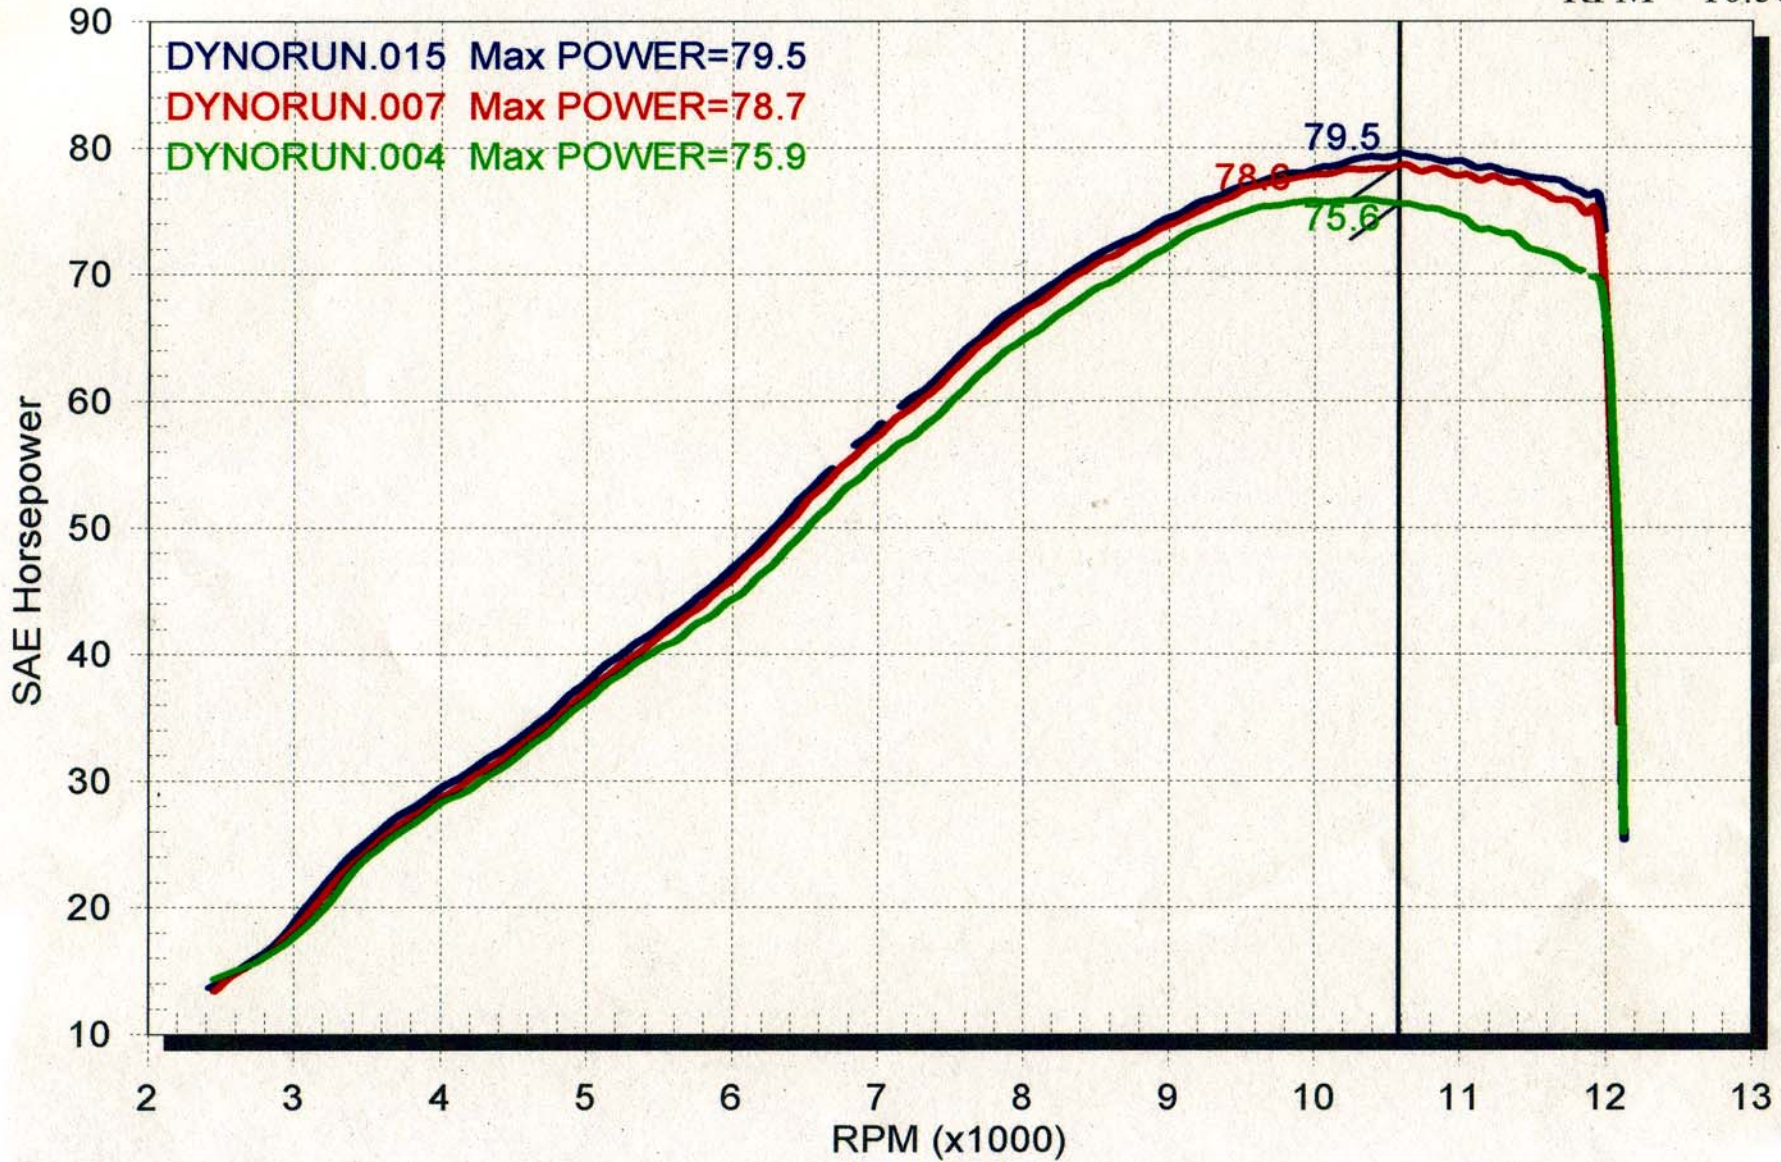

DYNORUN.015 SLIPON JB 0/4/1RO 4/10/2008 3:53:54 PM
DYNORUN.007 SLIPON JB 0/0/0RO 4/10/2008 3:38:40 PM
DYNORUN.004 STOCK RO 4/9/2008 4:09:18 PM

Two Brothers Racing www.twobros.com 714-550-6070

RPM = 10.58