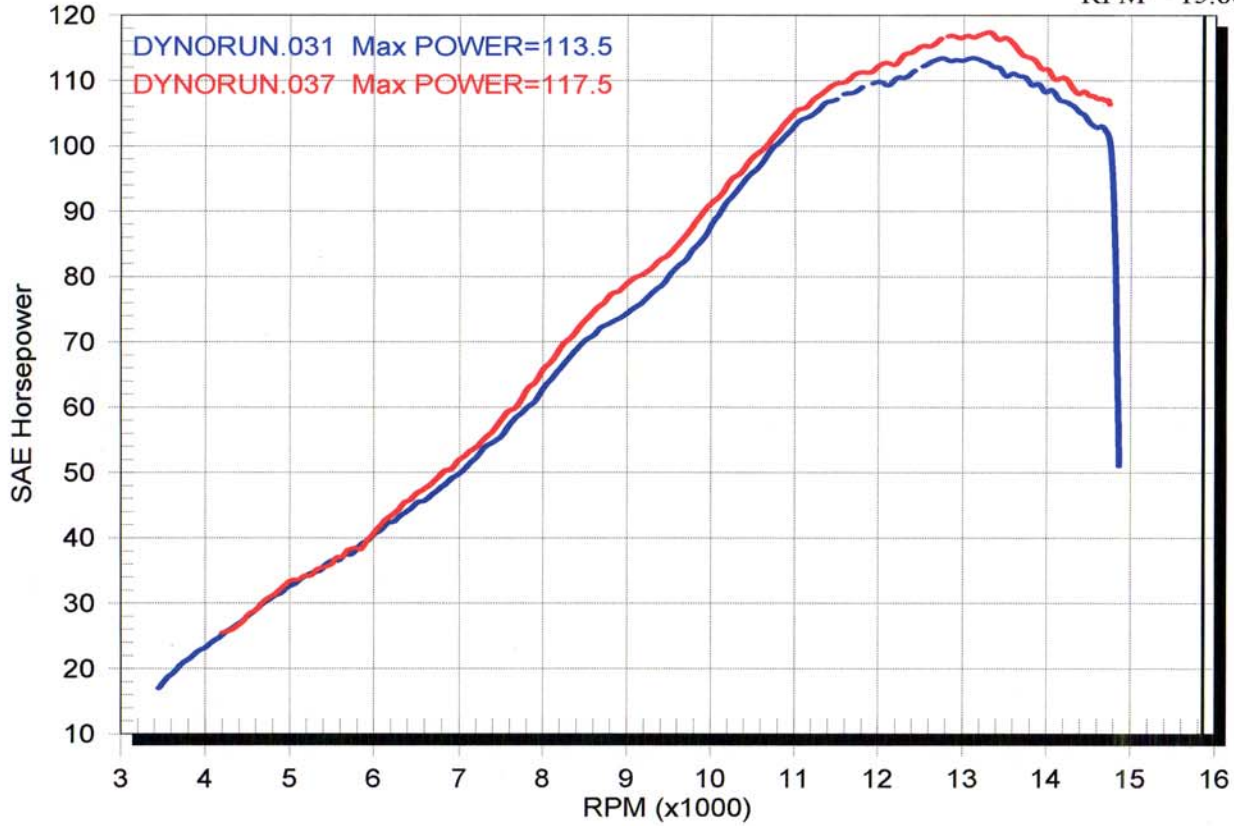

## Two Brothers Racing [www.twobros.com](http://www.twobros.com) 714-550-6070

RPM = 15.86

DYNORUN.031 2005 production Kawa ZX636  
DYNORUN.037 TBR duel prod

RO 1/11/2005 5:02:28 PM  
RO 1/13/2005 9:06:28 AM

## Two Brothers Racing [www.twobros.com](http://www.twobros.com) 714-550-6070

RPM = 15.86