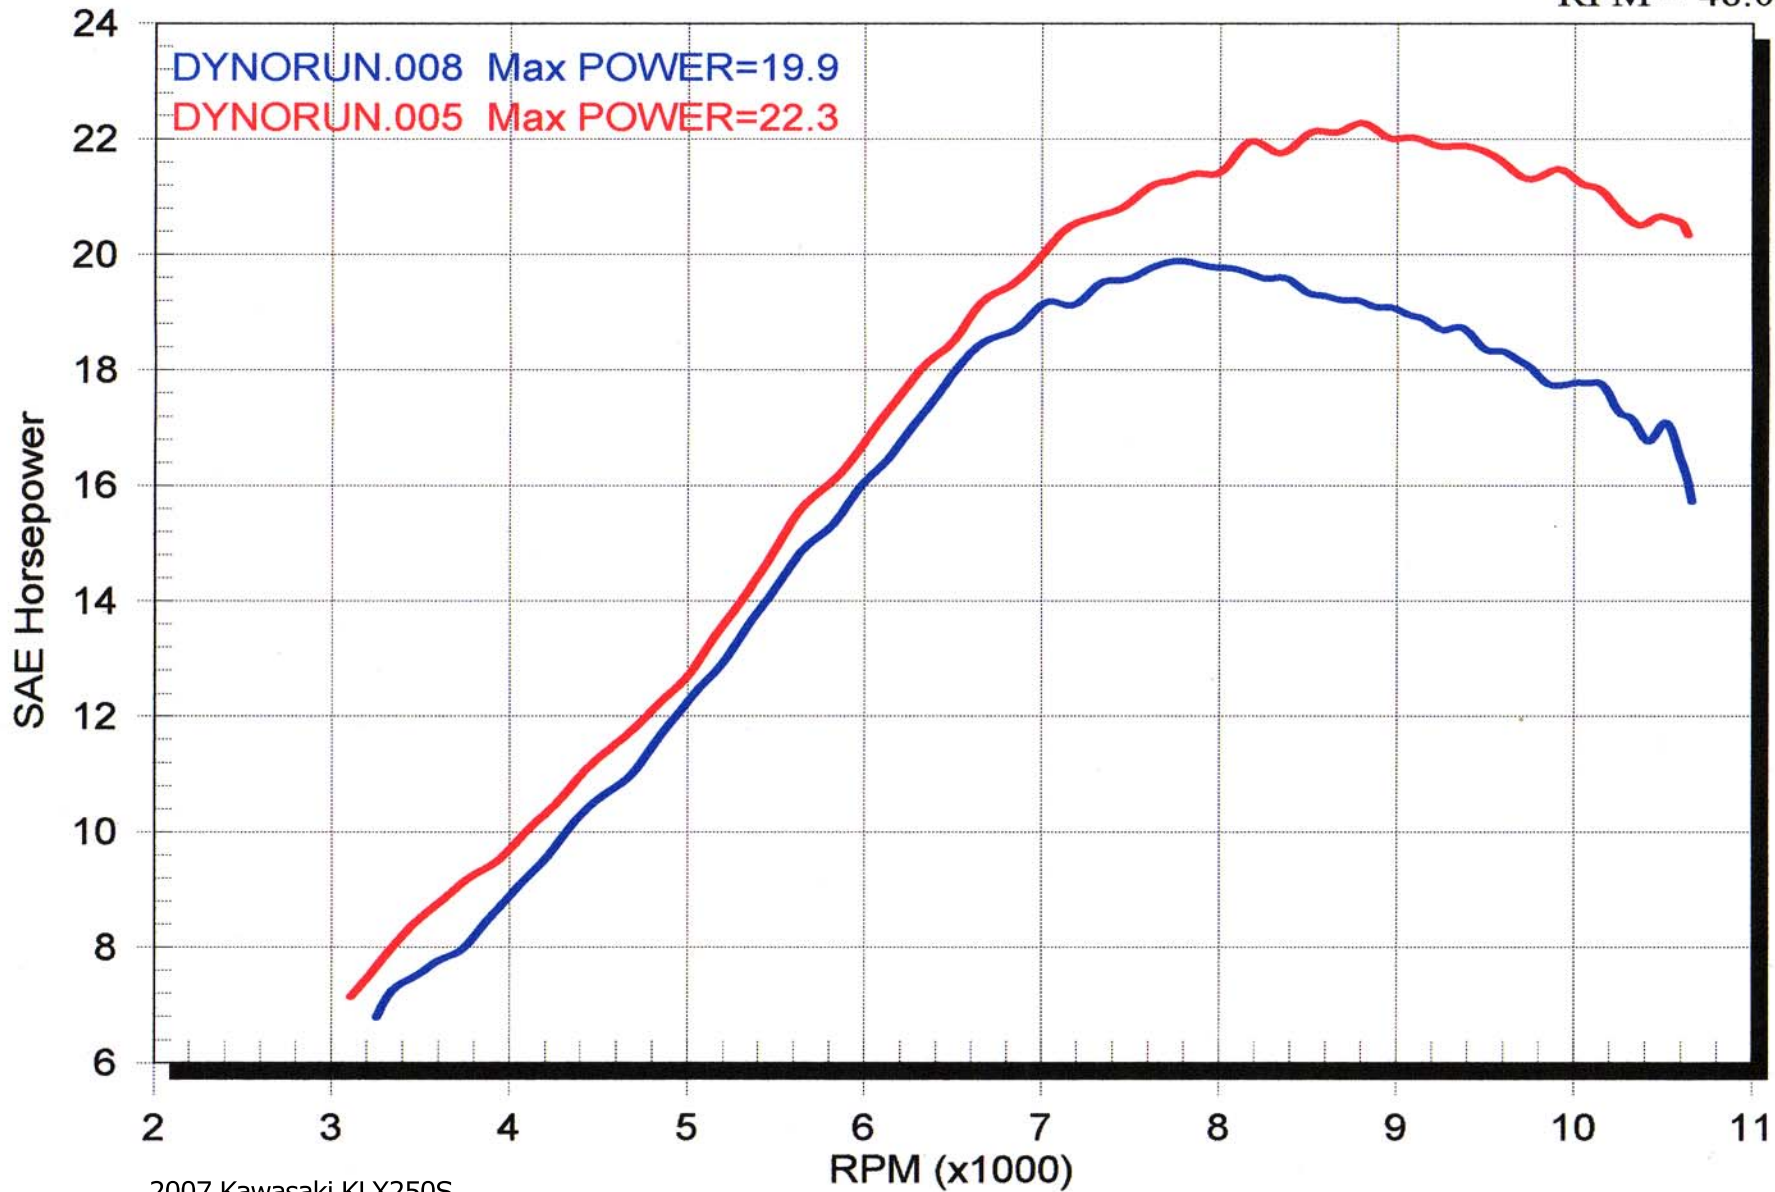

DYNORUN.008 stock RO 11/17/2006 12:45:12 AM
DYNORUN.005 TBR 12" 1 3/4 slip on RO 11/17/2006 12:38:14 AM

Two Brothers Racing www.twobros.com 714-550-6070

RPM = 48.05

2007 Kawasaki KLX250S